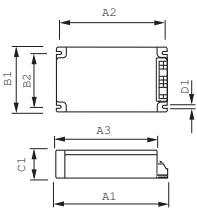

Dimensional drawing

Compare table

Order code	Full product name	Rated Number of Lamps	Housing	Rated Lamptype	Line Voltage	Line Frequency	Rated Ballast-Lamp Power
913700157472	HID-STRAIN RELIEF	-	-	-	-	-	-
913700656566	HID-PV 100 /S SDW-TG 220-240V 50/60Hz	1	/S	SDW-TG	220-240	50/60	100
913700656666	HID-PV 50 /S SDW-TG 220-240V 50/60Hz	1	/S	SDW-TG	220-240	50/60	50